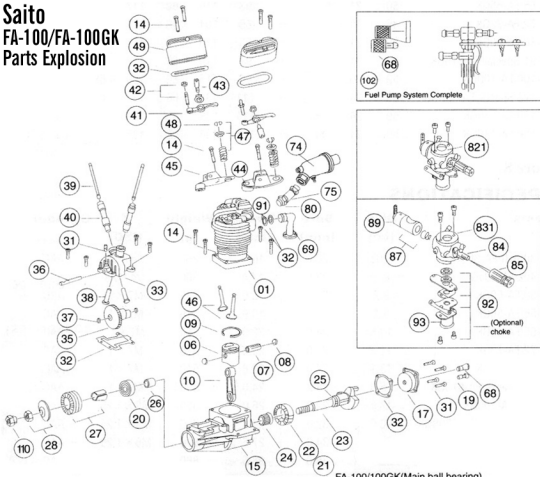

Saito

FA-100/FA-100GK

Parts Explosion

FA-100/100GK(Main ball bearing)

PART	Q0 FA-100	U0 FA-100GK		
01 Cylinder, Left	10001	100GK01		
06 Piston	10006	10006		
07 Piston Pin	10007	10007		
08 Piston Pin Retainer (6 Pc)	6508	6508		
09 Piston Ring	10009	10009		
10 Connecting Rod	10010	10010		
14 Cylinder Screw Set	6514	6514		
15 Crankcase	10015	10015		
17 Rear Cover (A)	10017	100GK17		
19 Breather Nipple	6519	6519		
20 Front Ball Bearing	91S20A	91S20A		
21 Main Ball Bearing	300T21	300T21		
22 Rear Ball Bearing				
23 Crankshaft	10023	10023		
24 Pinion-Crankshaft				
25 Pinion Gear-Pin				
26 Collar, Crankshaft				
27 Tapered Collet & Drive Flange	6527	6527		
28 Prop Washer & Nut	10028	10028		
29 Prop Nut, Spinner				
30 Prop Nut, Electric Starter	10030	10030		
31 Crankcase Screw Set	5031	5031		
32 Engine Gasket Set	10032	10032		
33 Cam Gear Housing	170R333	100GK33		
35 Cam Gear, Right	6535A	6535A		
36 Cam Gear Shaft	170R336A	170R336A		
37 Teflon/Steel Washer Set	120S37	120S37		
38 Tappet (2Pc)	5038	5038		
39 Pushrod (2Pc)	10039	10039		
40 Pushrod Cover Rubber Seal (Pr)	10040	10040		
41 Rocker Arm (Pr)	5041	5041		
42 Rocker Arm Screw Nut (2 Sets)	5042	5042		
43 Rocker Arm Pin (2Pc)	5043	5043		
44 Rocker Arm Bracket, Left				
45 Rocker Arm Bracket, Right				
46 Valve-In/Out (Pr)	10046	10046		
47 Valve Spring, Keeper, Retainer (2 Sets)	6547	6547		
48 Valve Retainer (4 Pc)	5048	5048		
49 Rocker Arm Cover (Pr)	5049	5049		
68 Check Valve-In/Out (Pr)				
69 Intake Manifold, Left	10069	10069		
74 Muffler, Right	91S74B	91S74B		
75 Muffler Manifold, Standard	8075B	8075B		
79 Muffler Gasket (5 Pc)				
80 Muffler Nut (2 Pc)	8080A	8080A		
821 Carburetor-Complete, Left	100821	100821		
822 Carburetor-Complete, Right				
831 Carburetor Body Assembly, Left	100831	100831		
84 Spray Bar Assembly				
85 High Speed Needle Valve	10085	10085		
86 High Speed Needle Valve Extension	5086	5086		
87 Throttle Barrel Assembly	10087	10087		
88 Throttle Lever	5088B	5088B		
89 Idle Needle Valve	130T89	130T89		
90 Carburetor Screw & Spring Set	91S90	91S90		
91 Carburetor Gasket Set			10091	10091
92 Choke Valve Assembly			5092	5092
93 Intake Velocity Stack				
95 Engine Mount			10095	10095
96 Tool Set			6596A	6596A
97 Instruction Manual			MAN1	MAN1
102 Fuel Pump System				
109 F-1 Fuel Filter			50109	50109
110 Anti-Loosening Nut			170R3110	170R3110
111 Flexible Exhaust Pipe			65111	65111
112 Tuned Silencer			65112	65112
114 Engine Bed				
116 M3 Nut for Spinner				
117 M4 Nut for Spinner				
118 M5 Nut for Spinner				
122 Spray Bar/O-Ring			91S122B	91S122B
135 Prop Washer/Nut/Anti-loosening Nut			100135	100135
136 Intake Manifold				
137 Prop Washer				